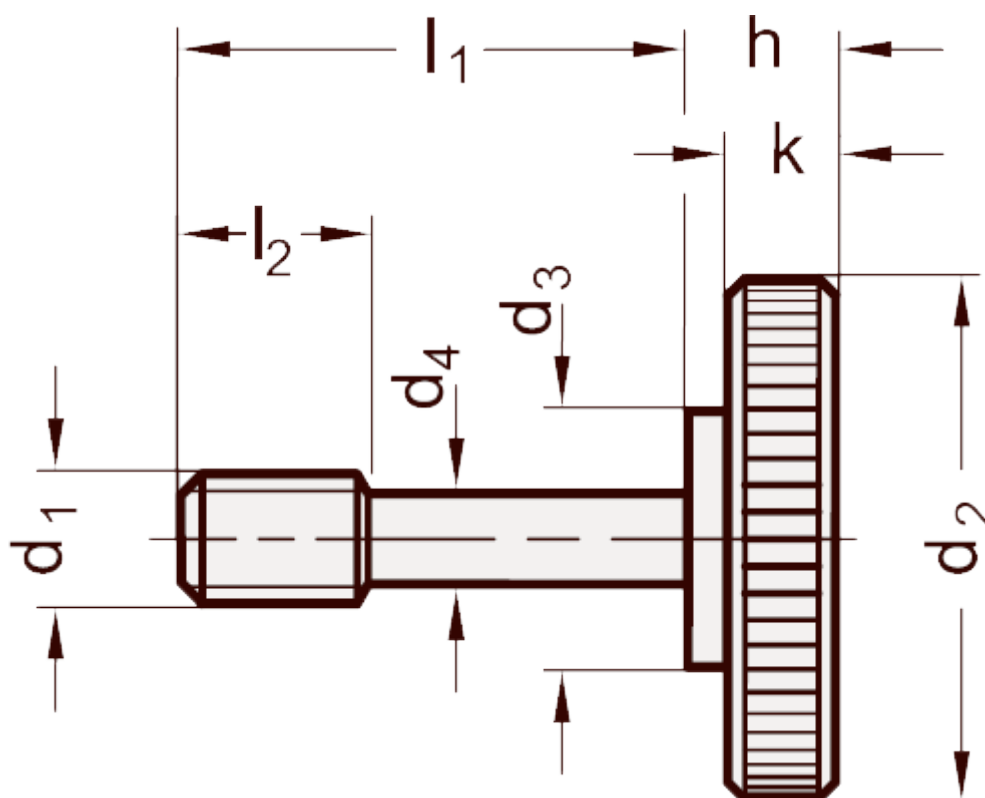

Article number: 206532M838NI
Description: E+G Knurled screw
GN 653.2-M8-38-NI

Measures

$a_1 = 12-16$	$h = 9$
$a_2 = 16-24$	$k = 6$
$a_3 = 24-28$	$l_2 = 10$
$d_1 = M8$	Weight in (g) = 47
$d_2 = 30$	
$d_3 = 16$	
$d_4 = 6.5$	
$d_5 = 8.5$	